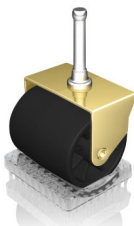

CASTOR CUPS

STOP YOUR FURNITURE FROM ROLLING

Set of 4, Small Carpet Castor Cups

Ideal for piano style wheels

Recommended for wheels up to 1 3/4" (45mm) wide

Set of 4, Small Castor Cups

Ideal for pianos, cribs/cots & antique furniture rollers

Recommended for up to 1- 3/4" (45mm) diameter castors

Holds up to 1000lb (450kg) each

Set of 4, Large Castor Cups

Ideal to stop beds rolling on hard floor surfaces

Recommended for 2" (50mm) diameter rollers up to 2-1/4" (56mm) wide

Holds up to 1000lb (450kg) each

**CRADLES
ROLLERS
PERFECTLY**

Set of 4, Large Carpet Castor Cups

Ideal to stop dents left in carpet by bed rollers

Recommended for 2" (50mm) diameter rollers up to 2-1/4" (56mm) wide